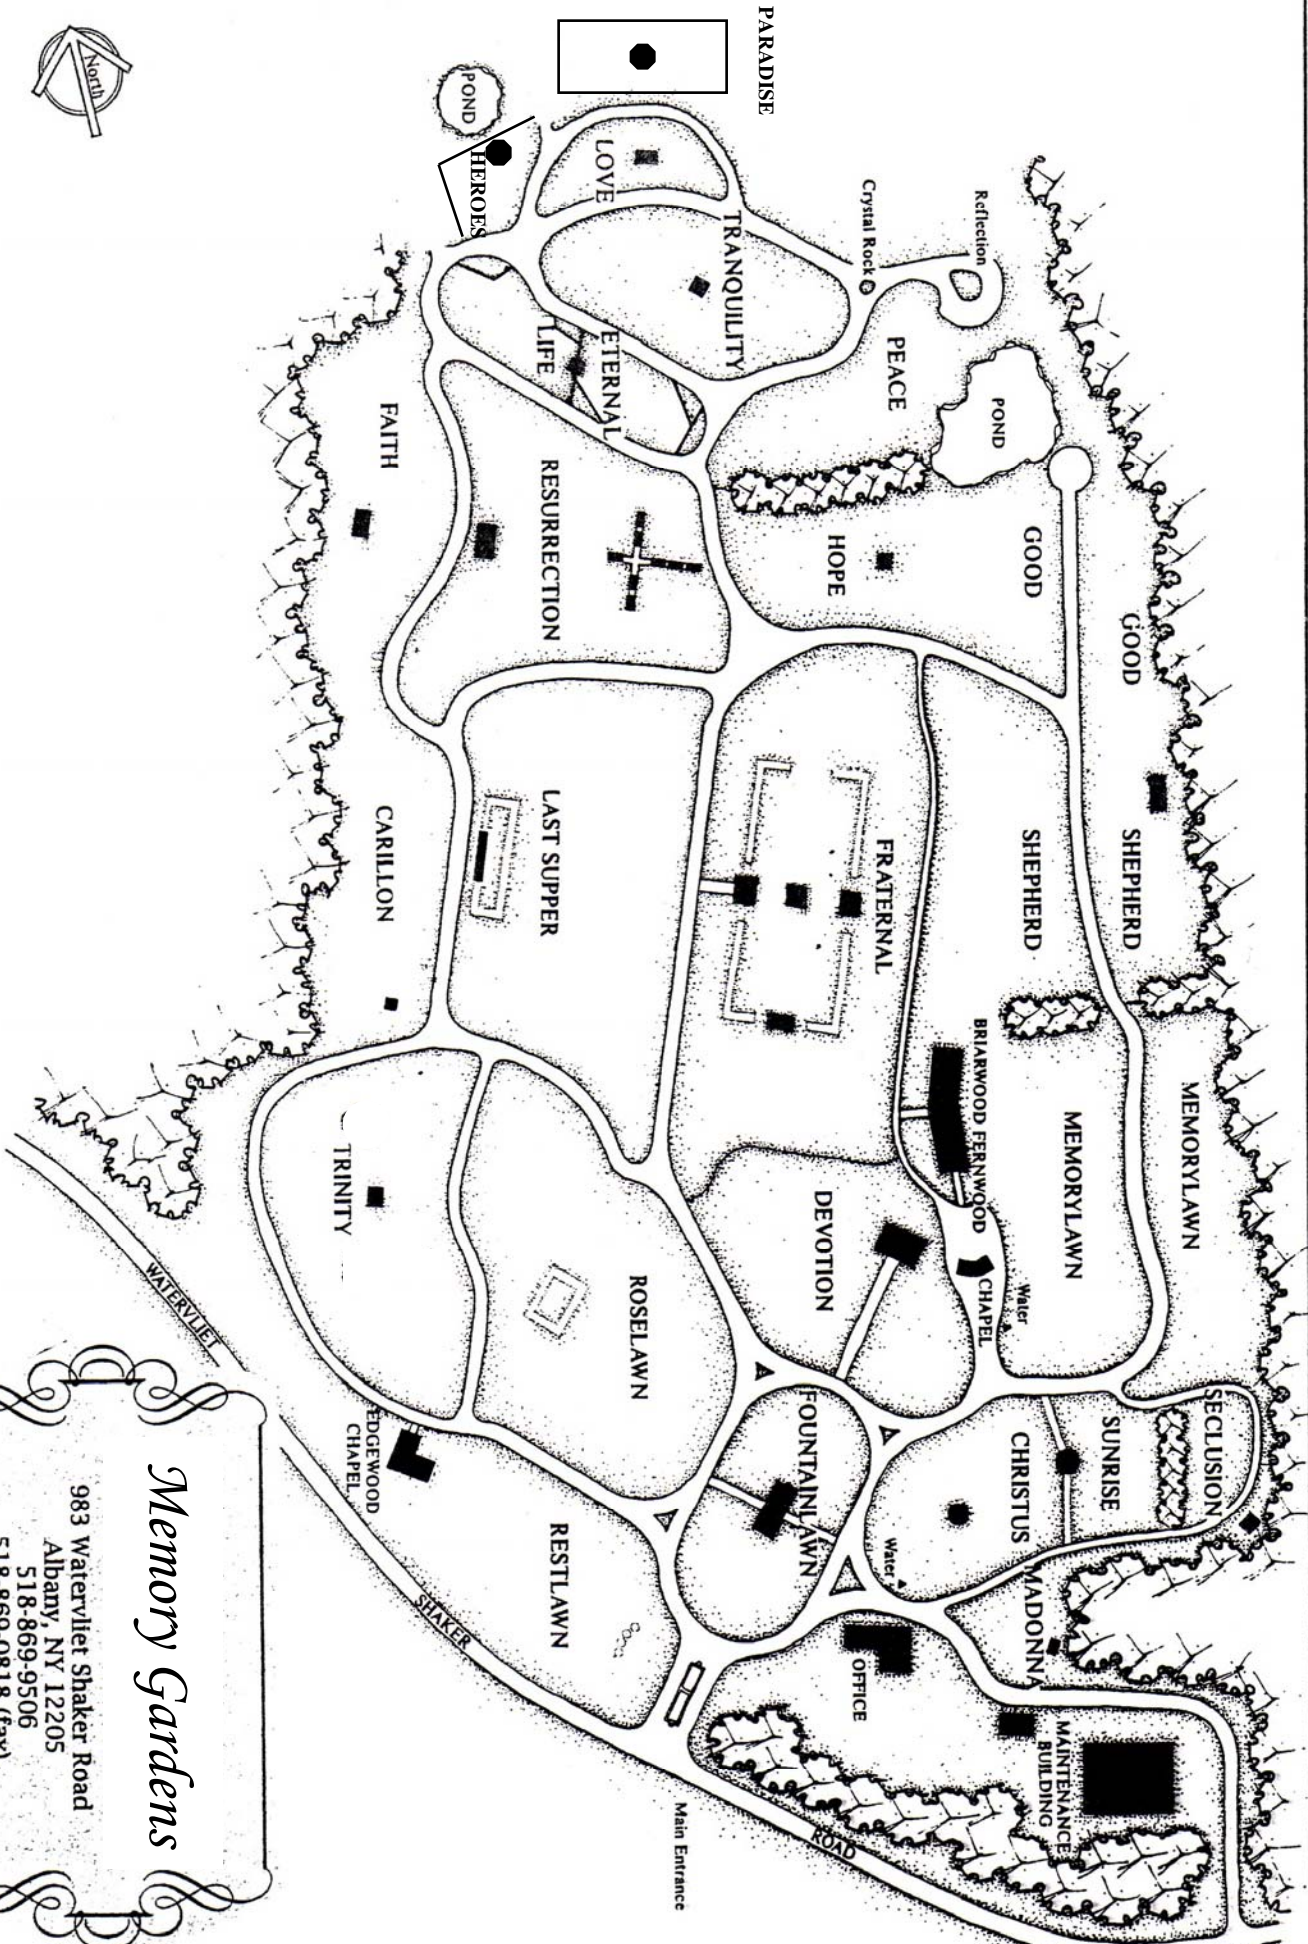

Memory Gardens

983 Watervliet Shaker Road
Albany, NY 12205
518-869-9506
518-869-0818 (fax)
www.memorysgarden.org